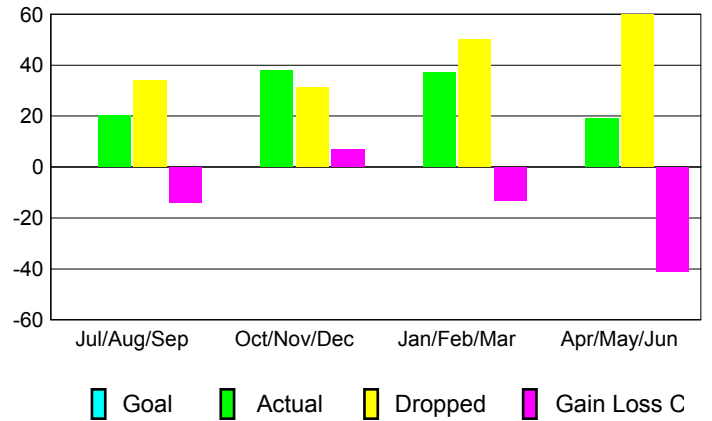

GMT: **Kenneth Schwols**

Location: **ARIZONA**

GMT CA: **1**

CLUBS

Month	New Club Goal	Actual New Clubs	Actual Dropped Clubs	Gain/Loss of Clubs
2012-2013				
Jul/Aug/Sep		0	0	0
Oct/Nov/Dec		0	0	0
Jan/Feb/Mar		0	0	0
Apr/May/Jun		0	1	-1
Totals		0	1	-1

Club Results 2012-2013
Goal, New, Dropped, Gain/Loss

MEMBERSHIP

Month	Net Memb Goal	Actual New Memb	Actual Dropped Memb	Gain/Loss of Memb
2012-2013				
Jul/Aug/Sep		20	34	-14
Oct/Nov/Dec		38	31	7
Jan/Feb/Mar		37	50	-13
Apr/May/Jun		19	60	-41
Totals		114	175	-61

Membership Results 2012-2013
Goal, New, Dropped, Gain/Loss

YTD Status Quo Clubs 2012-2013

Status Quo Clubs Compared to Status Quo Members

Gender Comparison 2012-2013

Club Gain/Loss 2012-2013

Membership Gain/Loss 2012-2013