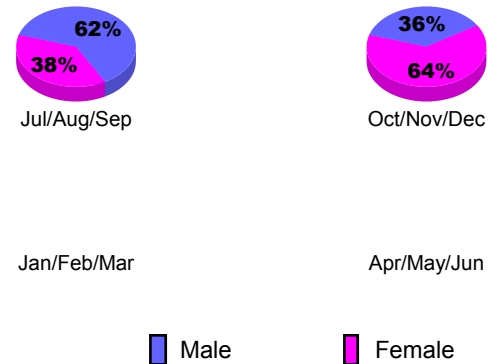

Membership Results 2012-2013
Goal, New, Dropped, Gain/Loss

YTD Status Quo Clubs 2012-2013

Status Quo Clubs Compared to Status Quo Members

Gender Comparison 2012-2013

Club Gain/Loss 2012-2013

Membership Gain/Loss 2012-2013

GMT: **Kenneth Schwols**

Location: **CALIFORNIA**

GMT CA: **1**

CLUBS

Month	New Club Goal	Actual New Clubs	Actual Dropped Clubs	Gain/Loss of Clubs
2012-2013				
Jul/Aug/Sep		0	0	0
Oct/Nov/Dec		0	0	0
Jan/Feb/Mar		0	0	0
Apr/May/Jun		0	0	0
Totals		0	0	0