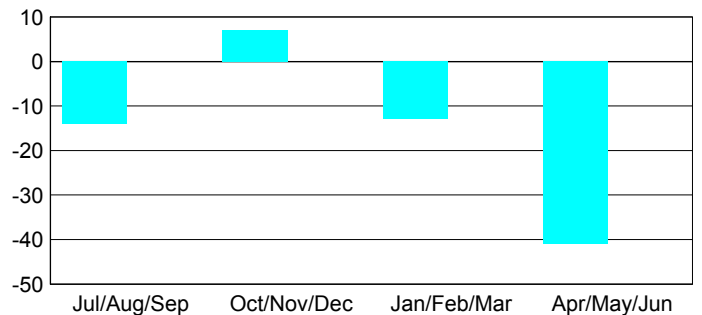

Club Results 2012-2013
Goal, New, Dropped, Gain/Loss

MEMBERSHIP

Month	Net Memb Goal	Actual New Memb	Actual Dropped Memb	Gain/Loss of Memb
2012-2013				
Jul/Aug/Sep		20	34	-14
Oct/Nov/Dec		38	31	7
Jan/Feb/Mar		37	50	-13
Apr/May/Jun		19	60	-41
Totals		114	175	-61

Membership Results 2012-2013
Goal, New, Dropped, Gain/Loss

YTD Status Quo Clubs 2012-2013

Status Quo Clubs Compared to Status Quo Members

Gender Comparison 2012-2013

Club Gain/Loss 2012-2013

Membership Gain/Loss 2012-2013

GMT: **Kenneth Schwols**

Location: **CALIFORNIA**

GMT CA: **1**

CLUBS

Month	New Club Goal	Actual New Clubs	Actual Dropped Clubs	Gain/Loss of Clubs
2012-2013				
Jul/Aug/Sep		0	0	0
Oct/Nov/Dec		0	0	0
Jan/Feb/Mar		0	0	0
Apr/May/Jun		0	0	0
Totals		0	0	0